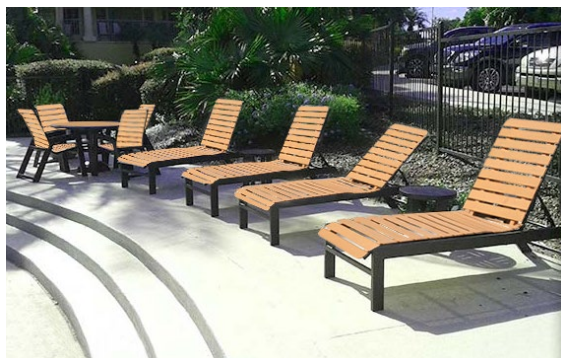

West Coast
1340 North Jefferson St.
Anaheim CA 92807

Tel: 714-983-0050
Toll Free: 1-800-448-4409
Fax: 714-203-8448

POOLSIDE/SPA FURNITURE COLLECTION

Greenwood® Harbor Series

H-150 ARMLESS CHAISE LOUNGE

T172 WASTE COLLECTOR
AVAILABLE IN 32 & 44 GAL

H-150A HARBOR HVY DTY CHAISE LOUNGE

TB1B2626S SINGLE BAY
TOWEL TOWER
AVAILABLE IN 2 & 3
TOWER VERSIONS

LBST SIDE TABLE

CSC326 SPA CABINET
AVAILABLE IN 2 & 4
DOOR SIZES

C395L STORAGE CHEST

H-90 RECLINER &
OTTOMAN SET