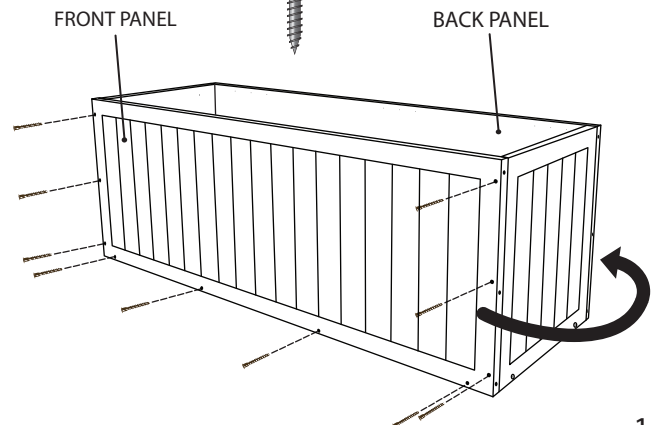

BRISBANE DECK BOX #C39548

MATERIALS

LID

FRONT PANEL

BACK PANEL

BOTTOM

BACK LEGS
(2)

FRONT LEGS
(2)

1/2" SCREW
(2)

5/8" SCREW
(9)

2" SCREW
(36)

SIDE PANEL
(2)

STEP 1

2"
(4 SCREWS)

STEP 2

2"
(20 SCREWS)

STEP 3

2"
(6 SCREWS)

STEP 4

2"
(6 SCREWS)

STEP 5

5/8" SCREW
(9)

STEP 6

1/2" SCREW
(2)