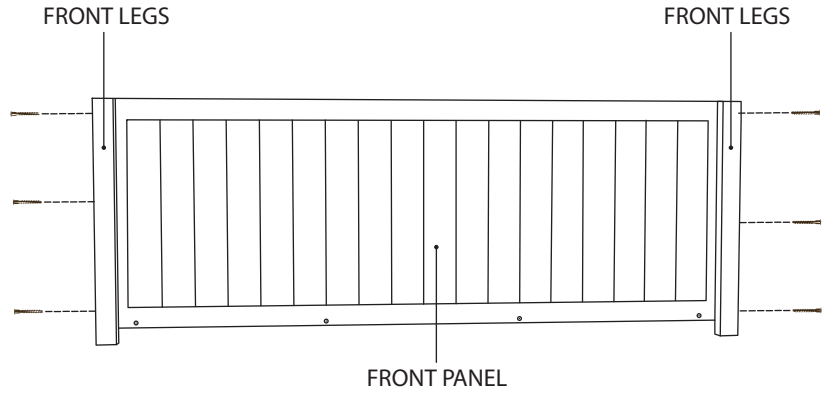

BRISBANE DECK BOX #C39548

MATERIALS

LID

FRONT PANEL

BACK PANEL

BOTTOM

BACK LEGS
(2)

FRONT LEGS
(2)

1/2" SCREW
(2)

5/8" SCREW
(9)

2" SCREW
(36)

SIDE PANEL
(2)

STEP 1

2"
(4 SCREWS)

STEP 2

2"
(20 SCREWS)

STEP 3

2"
(6 SCREWS)

STEP 4

2"
(6 SCREWS)

STEP 5

5/8" SCREW
(9)

STEP 6

1/2" SCREW
(2)