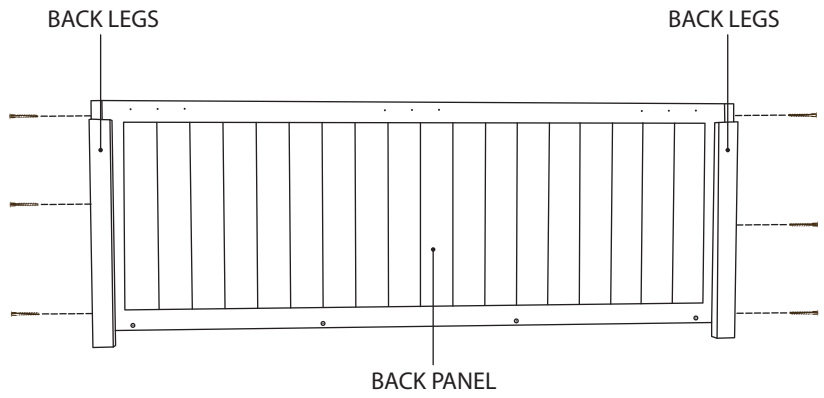

BRISBANE DECK BOX #C39548

MATERIALS

LID

FRONT PANEL

BACK PANEL

BOTTOM

BACK LEGS
(2)

FRONT LEGS
(2)

1/2" SCREW
(2)

5/8" SCREW
(9)

2" SCREW
(36)

SIDE PANEL
(2)

STEP 1

2"
(4 SCREWS)

STEP 2

2"
(20 SCREWS)

STEP 3

2"
(6 SCREWS)

STEP 4

2"
(6 SCREWS)

STEP 5

5/8" SCREW
(9)

STEP 6

1/2" SCREW
(2)