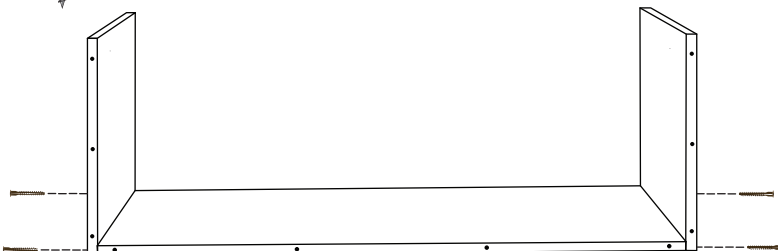

BRISBANE DECK BOX #C39548

MATERIALS

LID

FRONT PANEL

BACK PANEL

BOTTOM

BACK LEGS
(2)

FRONT LEGS
(2)

1/2" SCREW
(2)

5/8" SCREW
(9)

2" SCREW
(36)

SIDE PANEL
(2)

STEP 1

2"
(4 SCREWS)

STEP 2

2"
(20 SCREWS)

STEP 3

2"
(6 SCREWS)

STEP 4

2"
(6 SCREWS)

STEP 5

5/8" SCREW
(9)

STEP 6

1/2" SCREW
(2)