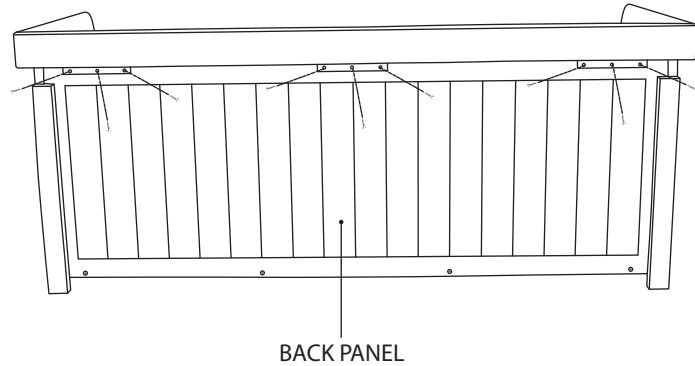

BRISBANE DECK BOX #C39548

MATERIALS

LID

FRONT PANEL

BACK PANEL

BOTTOM

BACK LEGS
(2)

FRONT LEGS
(2)

1/2" SCREW
(2)

5/8" SCREW
(9)

2" SCREW
(36)

SIDE PANEL
(2)

STEP 1

2"
(4 SCREWS)

STEP 2

2"
(20 SCREWS)

STEP 3

2"
(6 SCREWS)

STEP 4

2"
(6 SCREWS)

STEP 5

5/8" SCREW
(9)

STEP 6

1/2" SCREW
(2)